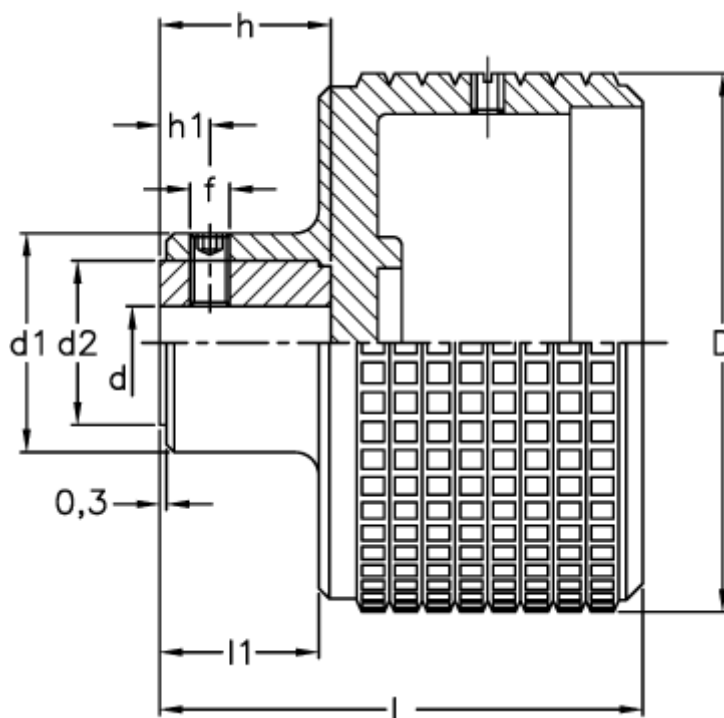

# Data Sheet

Article number: 2307030001

Description: E+G Diamond cut knurled handknob  
MBT.60-GXX1-A8

## Measures

D = 59  
d1 = 24  
d2 = 18  
d H7 = 8  
f = M5  
h = 17  
h1 = 6  
L = 52.5

l1 = 17